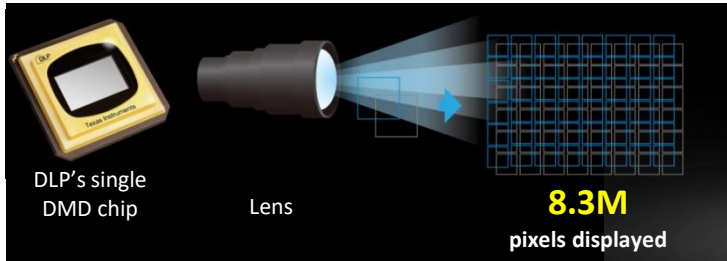

# UHD51A / 51 / 50 4K Home Cinema Projector

Enjoy every detail in your own VIP seat

- Bright 2400 lumens and 500,000:1 high contrast
- Brand new designed lens for 4K UHD resolution with 1.3x zoom and perfect throw for theater room or living room use
- 8.3M pixels on screen, CTA certified 4K UHD product
- Exceptional colors, 100% Rec. 709, 80% DCI-P3 color gamut coverage
- Stunning HDR performance (HDR10 compatible), BT2020 compatible
- World's 1st Alexa Voice assistant supported projector \*
- Media Player, Wifi Display\*
- Optoma PureMotion Technology\*\*
- Full 3D support\*\*
- Vertical lens shift

## Full 8.3 million pixels display

Inside this projector is the DLP DMD chip that adapted the best technologies from over 90% of the world's digital and IMAX cinemas, delivers the amazing big screen image quality, and full 8.3M pixel images on the screen.