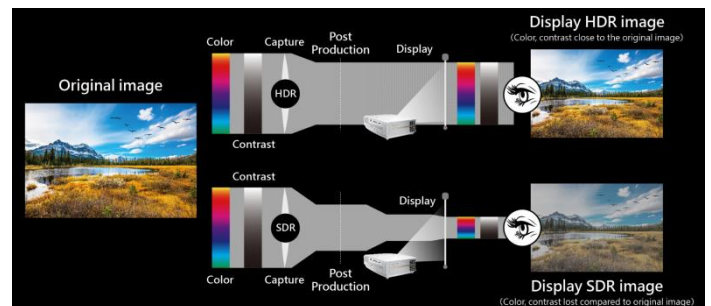

## Exceptional Colors - Wide Color Gamut Display

Equipped with an RGBRGB color wheel, and HDR10 with 100% coverage of Rec.709 color gamut, the Optoma UHD5x series packs a visual punch, with its clarity, brightness and eye-popping color.

**100%**    **108%**  
 Rec. 709 Coverage ratio    Rec. 709 Area ratio

## HDR10 compatible

To display a wider and richer range of colors, much brighter whites, and much deeper, darker blacks.