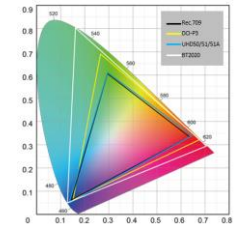

Exceptional Colors - Wide Color Gamut Display

Equipped with an RGBRGB color wheel, and HDR10 with 100% coverage of Rec.709 color gamut, the Optoma UHD5x series packs a visual punch, with its clarity, brightness and eye-popping color.

100%   **108%**
Rec. 709 Coverage ratio   Rec. 709 Area ratio