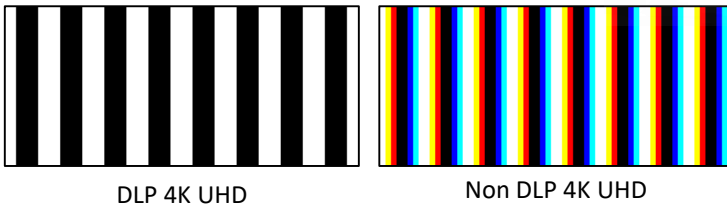

# UHD51A / 51 / 50 4K Home Cinema Projector

## Full 8.3 million pixels display

Inside this projector is the DLP DMD chip that adapted the best technologies from over 90% of the world's digital and IMAX cinemas, delivers the amazing big screen image quality, and full 8.3M pixel images on the screen.

## Perfect Pixel Alignment

DLP 1-chip system is perfectly aligned compared to other non-DLP 4K projectors.