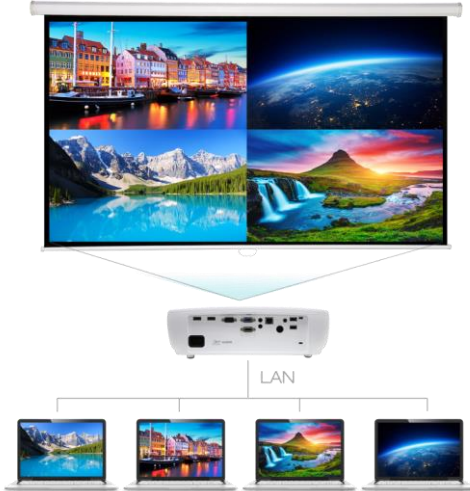

### Wi-Fi Display

Connect to your laptop, tablet, or mobile wirelessly and mirror the content from devices to the big screen via an optional mini Wi-Fi dongle.

OS	Screen Mirror	Sound	HD Cast Pro app required	OS Version
Win	V	V	V	Version 7 / 8 above
Mac	V	V	V	latest 2 versions
Chrome	V	X	No customized app yet	
Android	V	X	V	5.0 above
IOS	V	X	V	latest 2 versions

### Network Display & LAN display

Lets you easily share content from your device via a wired or wireless network.