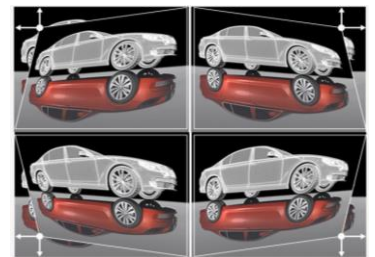

### 1.5X Zoom Lens\*\*

A 1.5X zoom lens enables a larger throw distance range, easily creating a stunning 100-inch image from just 2.7-3.24 meters away.

### 2D keystone correction

Adjust the form of an image to get a proper rectangular shape on both sides.

Digital Keystone Correction range H:  $\pm 25^\circ$ , V:  $\pm 30^\circ$

### 4 Corner Adjustment

By individually adjusting each corner of the image, our 4-Corner Adjustment eliminates any crooked or distorted images in off-angle or restricted space installations for that perfect picture.