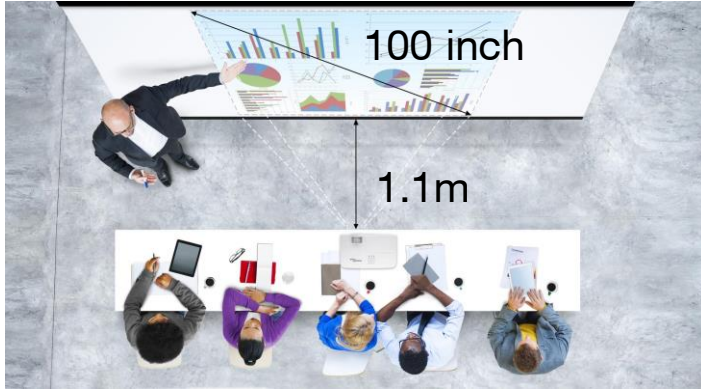

Brightest performance, versatile and easy installation

The BRIGHTEST Short Throw projector*

Precision Optics with an ultra-bright light source engineered to handle ambient light conditions.

1.5X Zoom Lens**

A 1.5X zoom lens enables a larger throw distance range, easily creating a stunning 100-inch image from just 2.7-3.24 meters away.