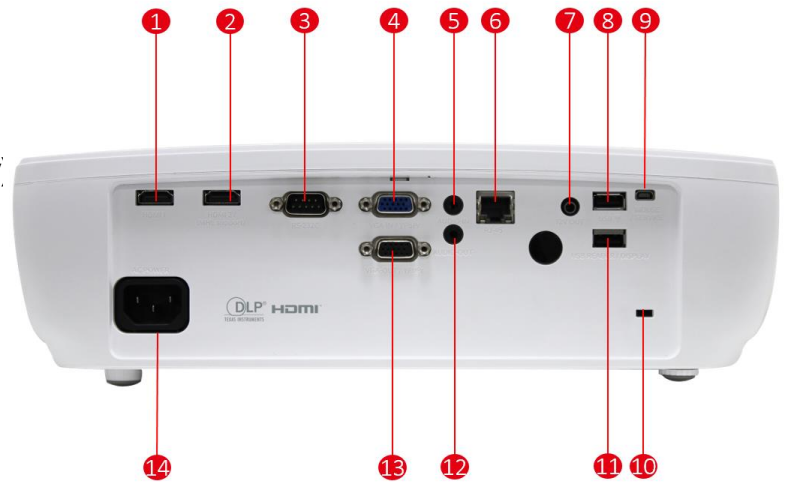

### Blackboard mode

Enables projection on dark-surfaced screen by adjusting the color gamut of the display.

Perfect for text

## Input / Output

- |                    |                              |
|--------------------|------------------------------|
| 1. HDMI            | 8. USB (Wi-Fi)               |
| 2. HDMI/MHL        | 9. Mini USB                  |
| 3. RS232           | 10. Kensington Lock          |
| 4. VGA             | 11. USB (USB reader/display) |
| 5. Audio in        | 12. Audio out                |
| 6. RJ45            | 13. VGA                      |
| 7. 12V Out Trigger | 14. Power Supply             |