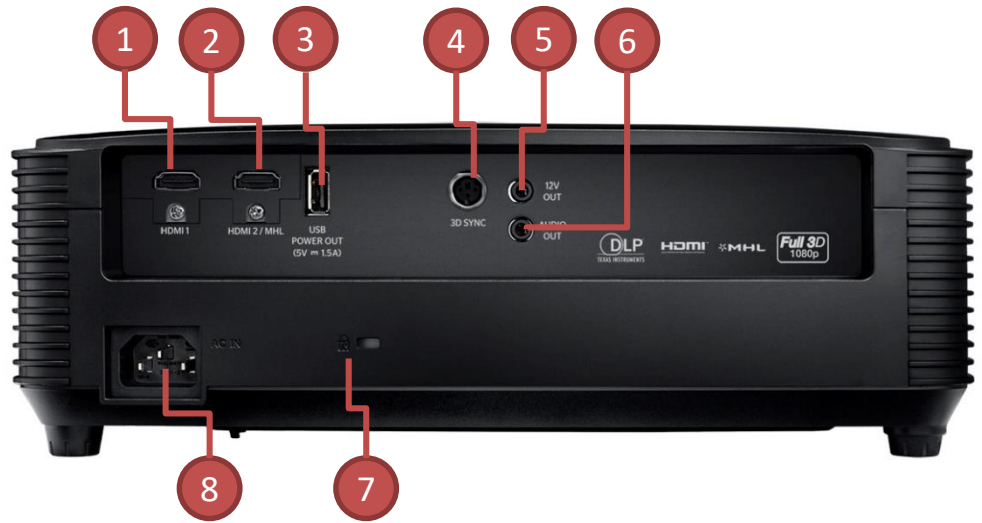

Vertical Keystone Correction

Adjust the vertical image angle to project a perfect square image. It is flexible for limited space configurations when the projector is placed at an off-angle.

Easy connectivity

With dual HDMI and MHL support, connect your mobile device directly to the projector by using a single MHL cable.

Powerful 10W speaker

Allows your content to be heard clearly and is easy to set up without the need for costly external speakers.

Input / Output

1. HDMI 1
2. HDMI 2 / MHL
3. USB Power
4. 3D Sync
5. 12V Out
6. Audio Out
7. Security Bar
8. Power Socket

Specification

HD143X			
Display Technology	Texas Instruments DLP® technology/ 0.47" 1080P DMDX1, Type S410, DC3	Native Resolution	Native: 1920 x 1080 (1080P) Support Computer signal up to UXGA (1600 x 1200) 60Hz , 60Hz WUXGA
Brightness / Contrast Ratio	3000 ANSI Lumens / 23000 :1	Display Colors	1073.4 million colors (10bit)
Projection Lens	F=2.1~2.31 ; f = 15.59~17.14 mm; 1.1x manual zoom	Image Size	28 to 301 inch
Projection Distance	1.0 m ~ 9.8m	Throw Ratio (Projection distance/width)	1.47 ~ 1.62 :1
Digital Keystone Correction	±40° Vertical	Aspect Ratio	16:9 Native,4:3 Compatible
Scan Rate	Horizontal : 15.375 ~ 91.146 KHz ; Vertical :24 ~ 85 Hz (120Hz for 3D feature)	Computer Compatibility	FHD, HD, WXGA, UXGA, SXGA, XGA, SVGA, VGA, Mac
Video Compatibility	PAL (B, D, G, H, I, M, N, 576i/p), NTSC (M, 4.43/3.58 MHz, 480i/p), SECAM (B, D, G, K, K1, L) HD (1080i, 720p)	Input / Output Connections	HDMI v1.4a x 1, HDMI/MHL x 1, Audio out x 1, 12V trigger x 1, 3D-Sync x 1, USB-A Power (1.5A)
Uniformity	80 %	Speaker	10W speaker
Noise	25 dB (Eco mode)	Lamp Life	3500 / 10000 / 12000 Hrs (Bright/Eco/Dynamic)
Lamp Type	240W	Power Supply	Universal AC 100 ~ 240V± 10%,50/60Hz
Dimensions(W x D x H) / Weight	316 * 243.5 * 106 mm / 2.9kg		