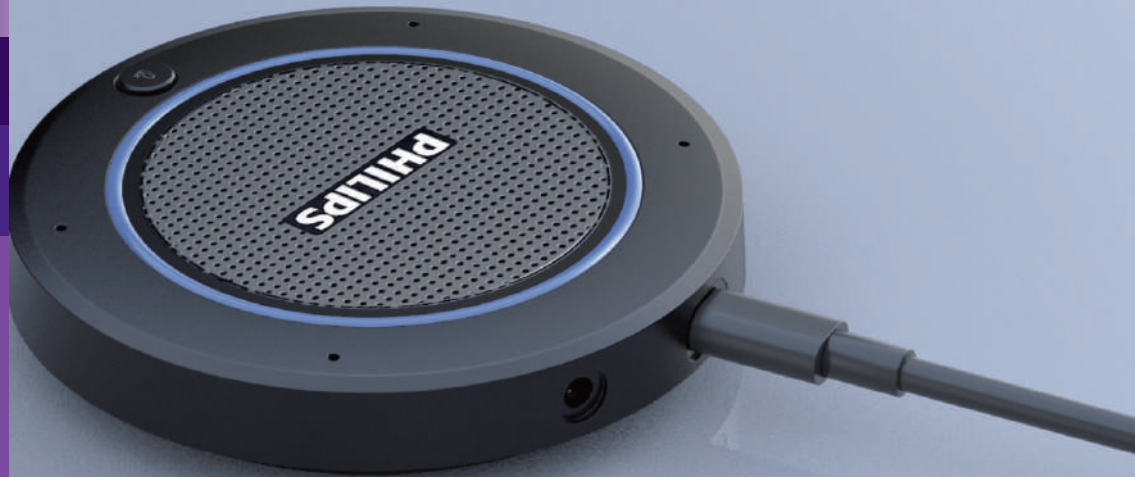

PHILIPS

SmartMeeting

Conference Microphone

360° 3D pickup
Smart echo noise reduction

Plug-and-play

4-array MIC

Compact and convenient

High-fidelity core

PSE0400

- **Sound following within 5m around, multi-point MIC omnidirectional capture.**
- **4-point sensitive microphone, 360° surround sound capture, allowing you processing algorithm of Philips performs real-time digital noise reduction for sound waves, realizing audio optimization to meet diverse pickup needs in different environments.**
- **Plug-and-play for time-saving connection enabling quick direct connection and supporting hot swap. Barrier-free connection without the need to download the driver manually. Realizing quick recognition and application even used with a new device.**
- **Lightweight and portable with a just right size, easily placed and carried without burden.**

Specifications

- **Model:** PSE0400
- **Number of microphone arrays:** 4
- **4 microphone arrays:** Digital Silicon Mark
- **Microphone array output:** Support
- **Microphone arrangement:** Ring
- **Sampling rate:** 48KHz/24bit
- **Extended function:** Support expansion with PSE0500
- **Mute function:** Support
- **Drive-free USB:** Support
- **System:** Android, iOS, Windows
- **Whole machine power consumption:** about 230mA
- **Interface:** miniUSB*1, 3.5mm headphone socket*1
- **Sensitivity:** -29dBFs
- **Pickup distance:** 5m
- **Horizontal radio angle:** Horizontal360°
- **Signal-to-noise ratio:** 65dB
- **Communication method:** Full duplex
- **Software upgrade:** Support
- **Product material:** Metal&Plastic
- **Connection interface:** mini USB*1
- **USB data cable length:** 3m
- **Cascade cable length:** 5m
- **Connection method:** No built-in battery, need external power supply.
 1. Connect the plug-in board with the adapter, and connect the microphone at the other end.
 2. When connected to a notebook, PC, Pad or PSE500 main microphone via the USB port, borrow other equipment USB power supply.