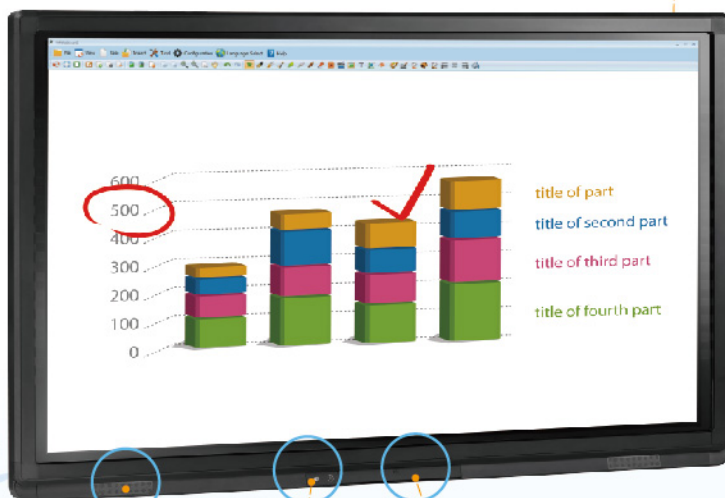

# Interactive Touch Screen

*Compact solutions for presentation to the Meeting Room*

- Input Resource Preview
- Support Wifi Printer
- Screen Mirror
- On Screen Annotation
- Virtual Whiteboard
- Word/PPT/PDF/Excel Viewer
- Intelligent Temperature control
- Auto light adjustment
- Wifi AP
- Audio only system