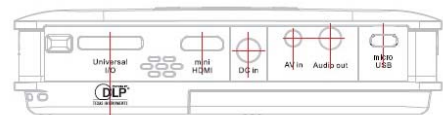

## ***Basic Specification:***

Technology	Taxis Instrument DLP Technology / 0.3" DMD signal chip
Resolution	WVGA (854×480)
Brightness	50 ANSI Lumens (AV Power In) 20 ANSI Lumens (Battery Power Only)
Contrast Ratio	1000:1 Typical (Full On/Full Off)
Lens Type	Fixed & Manual Focus
Lighting	OSRAM RGB LED x 3 Bright Mode: 11W +/-10 % STD Mode: 3W +/-20 % ECO Mode: 1W +/-20 %
LED Life	≥ 10,000 hrs (Full Power Operation)
Projection Distance	0.2m (about 5.5"image size)~5m ( about 136"image size )
Throw Ratio	1.8:1 (Distance / Screen Wide)
Internal Memory	Internal Storage: 128MB NAND Flash (System firmware 80MB, Optoma Video Converter 20MB)
Input Connector	One Mini-HDMI v1.3 (compatible with video and audio) One 24-pin universal connector <ul style="list-style-type: none"> <li>● Supports for VGA input</li> <li>● Supports for Component input (optional)</li> </ul> One Composite Audio/Video input in $\phi$ 2.5mm jack One Audio output in $\phi$ 3.5mm jack One Micro SD card slot (without SD Card) One Micro USB x1 (Host/Device/Battery Charge) <i>*Note: Host support &lt;150mA 5V</i> One $\phi$ 2.35mm DC jack
Speaker	Built in 0.5W, 4 ohm mono speaker
Battery	3.7V 1410mAh Li-Ion battery / Recharge time: < 3 hours