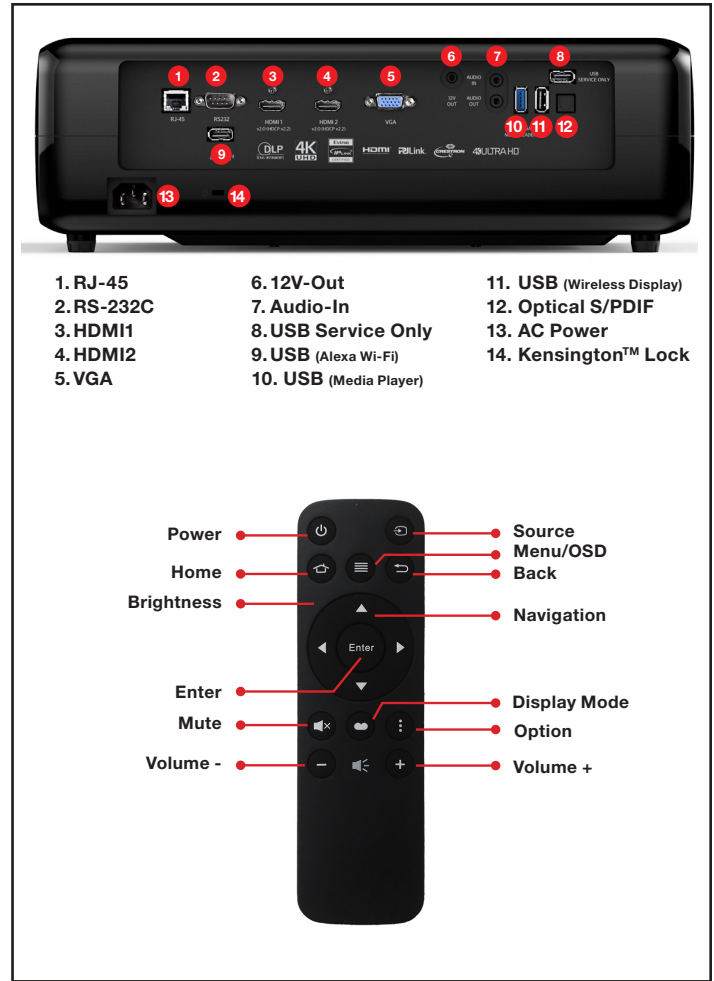

PHYSICAL SPECIFICATIONS

Security	Kensington® lock port, password (OSD)
Weight	11.75 lbs.
Dimensions (W x H x D)	15.4" x 11.1" x 5.1"

Warranty

2-year limited warranty, 90-days lamp

What's in the Box

UHD51A, lens cap, AC power cord, HDMI cable, remote control, batteries for remote, WUSB Wi-Fi adapter (for Alexa Wi-Fi or wireless screen mirroring), multilingual CD-ROM, user's manual, quick start guide and warranty card