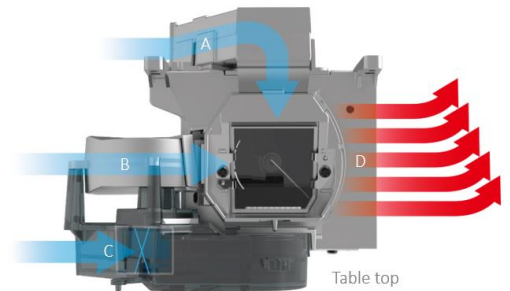

Exceptional design and reliability

Patent pending thermal design

Multiple high-efficiency cooling channels will automatically open/close depending on mounting orientation allowing the transfer of cold air into the module cooling the high wattage lamp. This efficient thermal design also allows the same lamp module to be used for portrait mode applications.