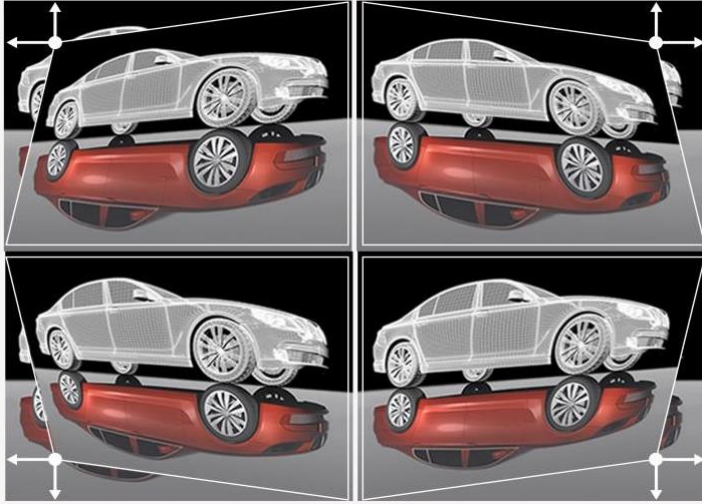

Large Zoom Range

A large zoom range enables multiple placement possibilities at a variety of distances from the projection screen. An advantage to this is that expensive interchangeable lens projectors can be substituted with a more cost effective solution whilst still retaining a diverse choice of positioning options.

Installation friendly & Advanced Connectivity

Geometric Correction

2D-Keystone with auto correction on vertical, supports 4 corners correction.

Color Matching Mode

The color matching system combines accurate measurements across multiple projectors helps create seamless blends every time.