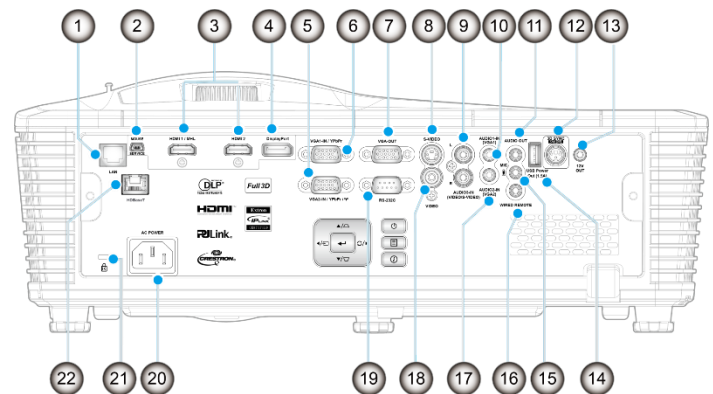

Uncompromised Full HD video, audio, network, and control commands all delivered without signal loss.

Versatile System Integration Control Protocols

Full supports for Crestron RoomView, Extron's IP Link, AMX dynamic device discovery and PJ-Link protocols, keeping you in control wherever you are.

Input / Output

- | | |
|----------------------------------|--------------------------|
| 1. RJ-45 | 13. 12V Trigger |
| 2. FW upgrade (USB-B mini) | 14. USB Power out (1.5A) |
| 3. HDMI x2 | 15. Microphone |
| 4. Display Port | 16. Wired remote |
| 5. VGA 2 in / YPbPr/ connector | 17. Audio 2 in for VGA2 |
| 6. VGA 1 in / YPbPr | 18. Video |
| 7. VGA-Out | 19. RS232C |
| 8. S-Video | 20. Power socket |
| 9. Audio 3 in for Video/ S-video | 21. Kensington lock |
| 10. Audio 1 in for VGA1 | 22. HDBaseT |
| 11. Audio out | |
| 12. 3D Sync out | |