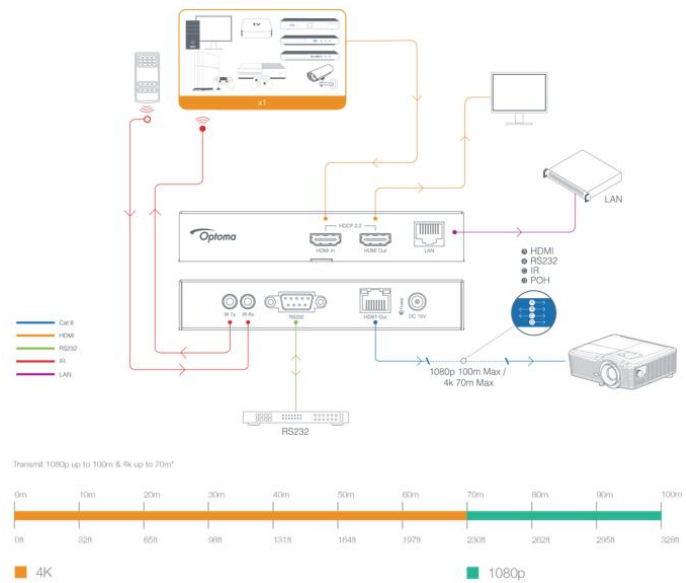

Installation friendly & Advanced Connectivity

Geometric Correction

2D-Keystone with auto correction on vertical, supports 4 corners correction.

Color Matching Mode

The color matching system combines accurate measurements across multiple projectors helps create seamless blends every time.

Without color matching

With color matching

24/7 Continuous Performance

Designed for uninterrupted operation.

Versatile Installation

Support 0/90/180/270° flexible installation and Portrait mode.

HDBaseT (EH615T/WU615T only)

Uncompromised Full HD video, audio, network, and control commands all delivered without signal loss.

Versatile System Integration Control Protocols

Full supports for Crestron RoomView, Extron's IP Link, AMX dynamic device discovery and PJ-Link protocols, keeping you in control wherever you are.

Input / Output

- | | |
|----------------------------------|--------------------------|
| 1. RJ-45 | 13. 12V Trigger |
| 2. FW upgrade (USB-B mini) | 14. USB Power out (1.5A) |
| 3. HDMI x2 | 15. Microphone |
| 4. Display Port | 16. Wired remote |
| 5. VGA 2 in / YPbPr/ connector | 17. Audio 2 in for VGA2 |
| 6. VGA 1 in / YPbPr | 18. Video |
| 7. VGA-Out | 19. RS232C |
| 8. S-Video | 20. Power socket |
| 9. Audio 3 in for Video/ S-video | 21. Kensington lock |
| 10. Audio 1 in for VGA1 | 22. HDBaseT |
| 11. Audio out | |
| 12. 3D Sync out | |