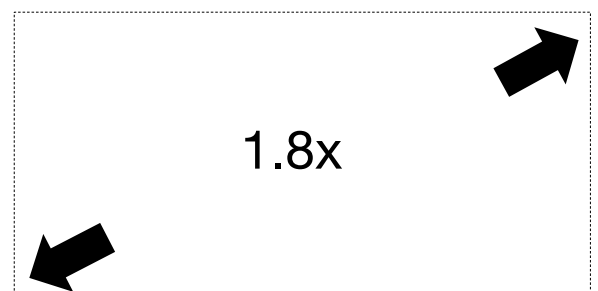

Large Zoom Range

A large zoom range enables multiple placement possibilities at a variety of distances from the projection screen. An advantage to this is that expensive interchangeable lens projectors can be substituted with a more cost effective solution whilst still retaining a diverse choice of positioning options.