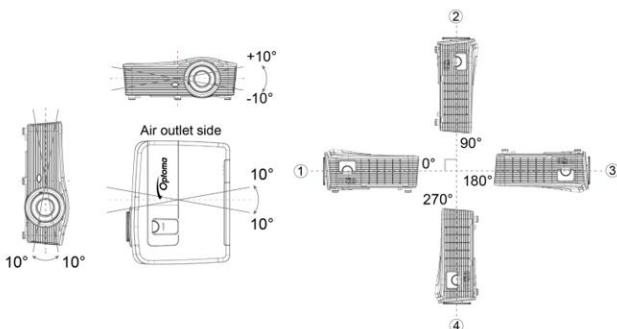

Installation friendly & Advanced Connectivity

Geometric Correction

2D-Keystone with auto correction on vertical, supports 4 corners correction.

Color Matching Mode

The color matching system combines accurate measurements across multiple projectors helps create seamless blends every time.

Without color matching

With color matching

24/7 Continuous Performance

Designed for uninterrupted operation.

Versatile Installation

Support 0/90/180/270° flexible installation and Portrait mode.

HDBaseT (EH615T/WU615T only)