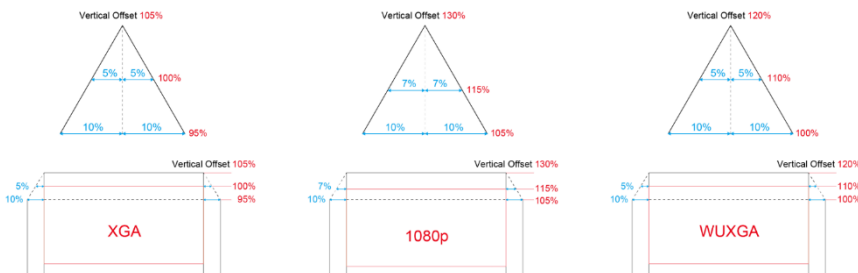

Exceptional design and reliability

Patent pending thermal design

Multiple high-efficiency cooling channels will automatically open/close depending on mounting orientation allowing the transfer of cold air into the module cooling the high wattage lamp. This efficient thermal design also allows the same lamp module to be used for portrait mode applications.